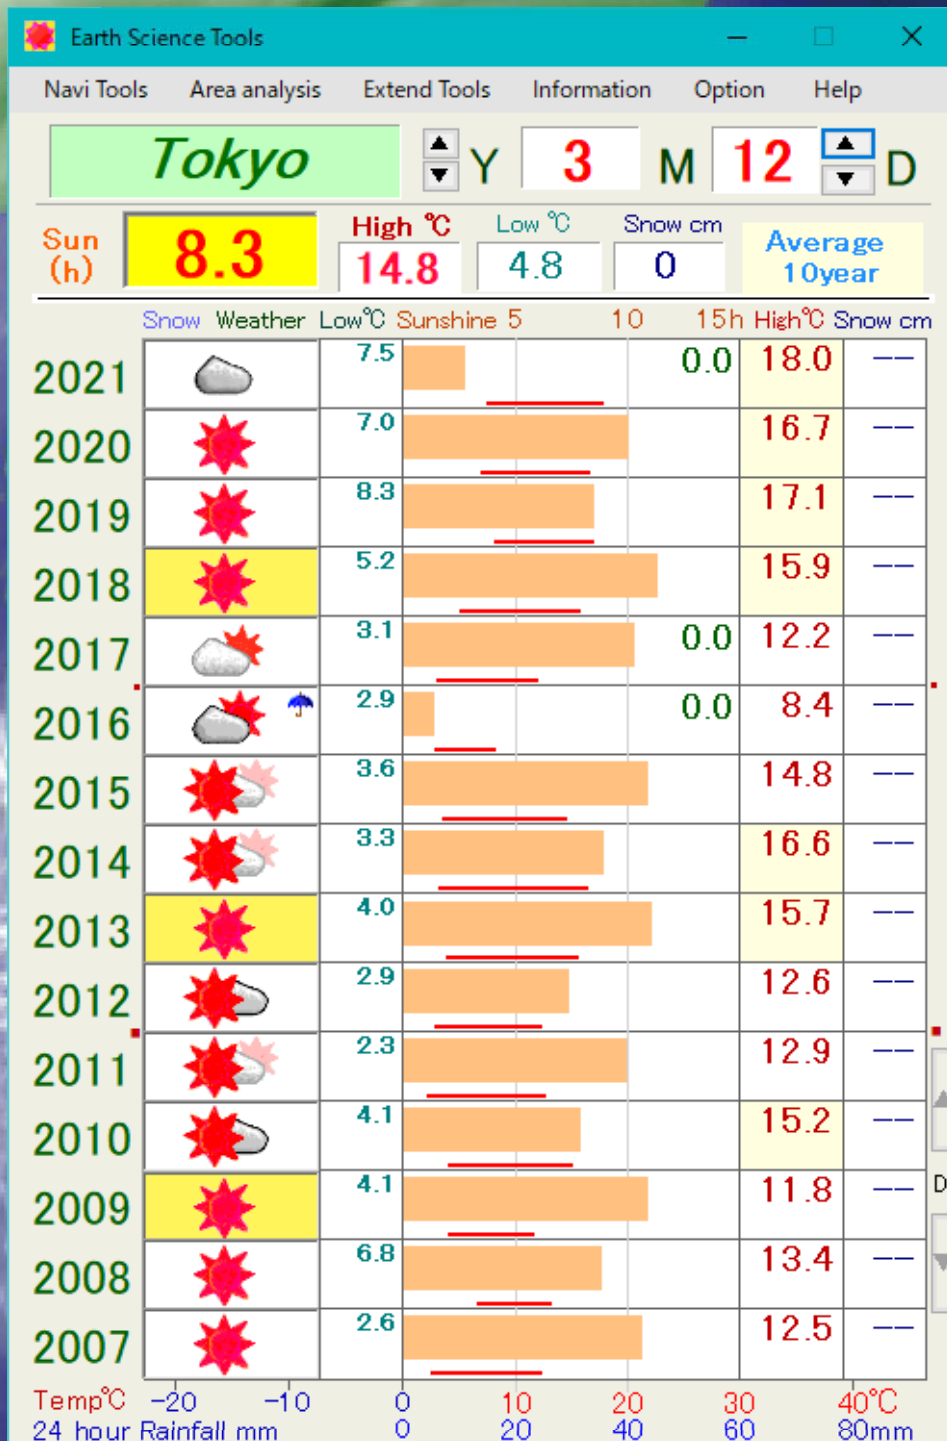

Visual

Statistical Weather

Earth Shining Sky

Japan

Every year

365 days
Weather Repeated

Eternal Revolution

AI Statistical Weather Shining Sky

Please Click the cell which you want to see.

Click At a moment

In the case, We are useful more than 2 weeks.

"I easily want to know which day and period is easy to clear up during 1 year."

The revolution of the earth brings a change in the 4 seasons. It is fuzzy and is a fractal. High IT technology visualized a meaningful statistical tendency from the phenomenon. The human came using "statistical knowledge" of the wisdom of ancient people for a long time. We make our now and future happy.