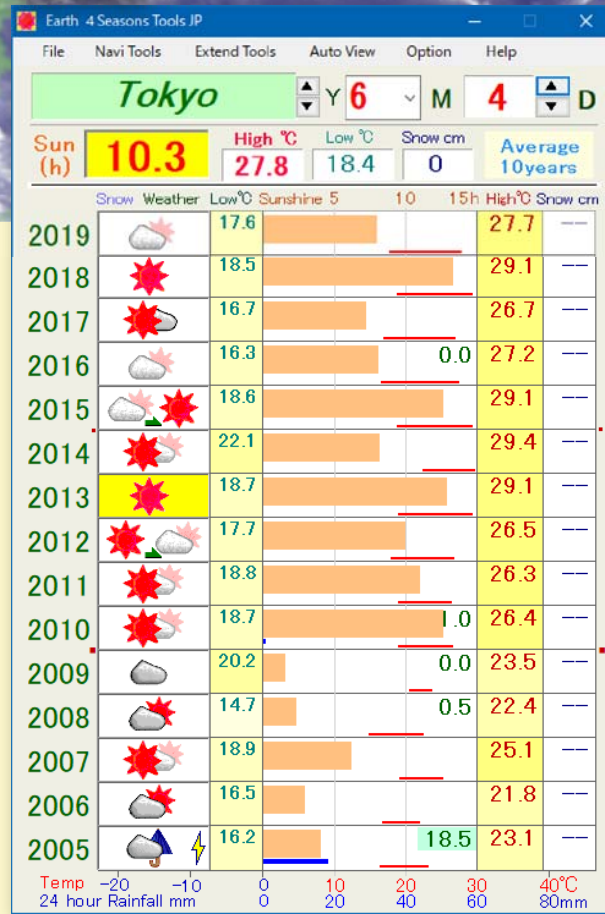

Toyama, Kanazawa, Kobe, Gifu, Nara, Tsu, Shizuoka, Fukui, Kofu, Wakayama, Hikone, Nagano, Osaka, Nagoya, Kyoto, Owase, Iida, Shionomisaki, Matsumoto, Takada, Tsuruga, Mishima, Ueno, Irako, Fushiki, Takayama, Suwa, Hamamatsu, Yokkaichi

Hiroshima, Matsue, Tottori, Okayama, Shimono-seki, Maizuru, Saigo, Yonago, Toyooka, Hamada, Himeji, Sakai, Tsuyama, Hagi, Kure, Fukuyama, Sumoto, Yamaguchi, Matsuyama, Takamatsu, Tokushima, Kochi, Sukumo, Tadotsu, Uwajima, Shimizu, Murotomisaki

Fukuoka, Nagasaki, Saga, Oita, Kumamoto, Miyazaki, Kagoshima, Izuhara, Fukue, Iizuka, Aburatsu, Makurazaki, Ushibuka, Hitoyoshi, Hita, Hirado, Nobeoka, Sasebo, Miyakonojo, Akune

Naze, Ishigakijima, Miyakojima, Naha, Minamidaitojima, Yakushima, Okinoerabujima, Yonagunijima, Kumejima, Nago, Tanegashima