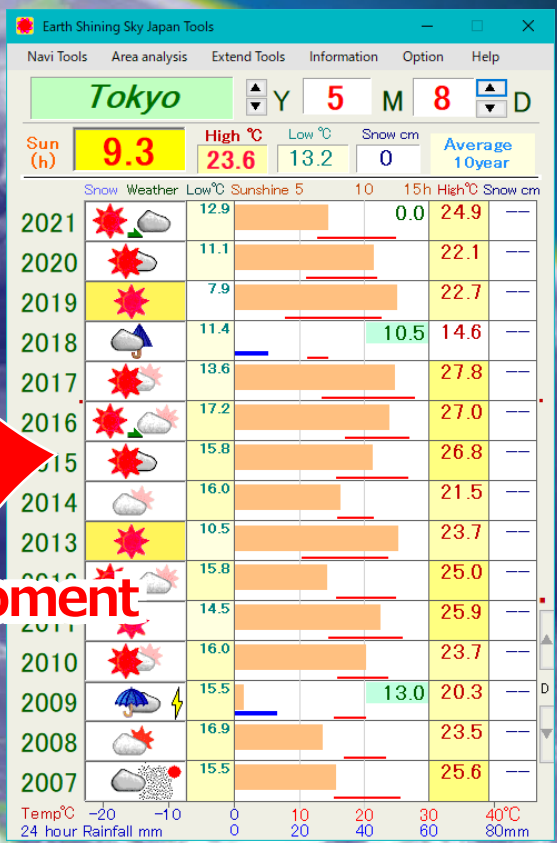

Click At a moment

In the case, We are useful more than 2 weeks.

"I easily want to know which day and period is easy to clear up during 1 year."